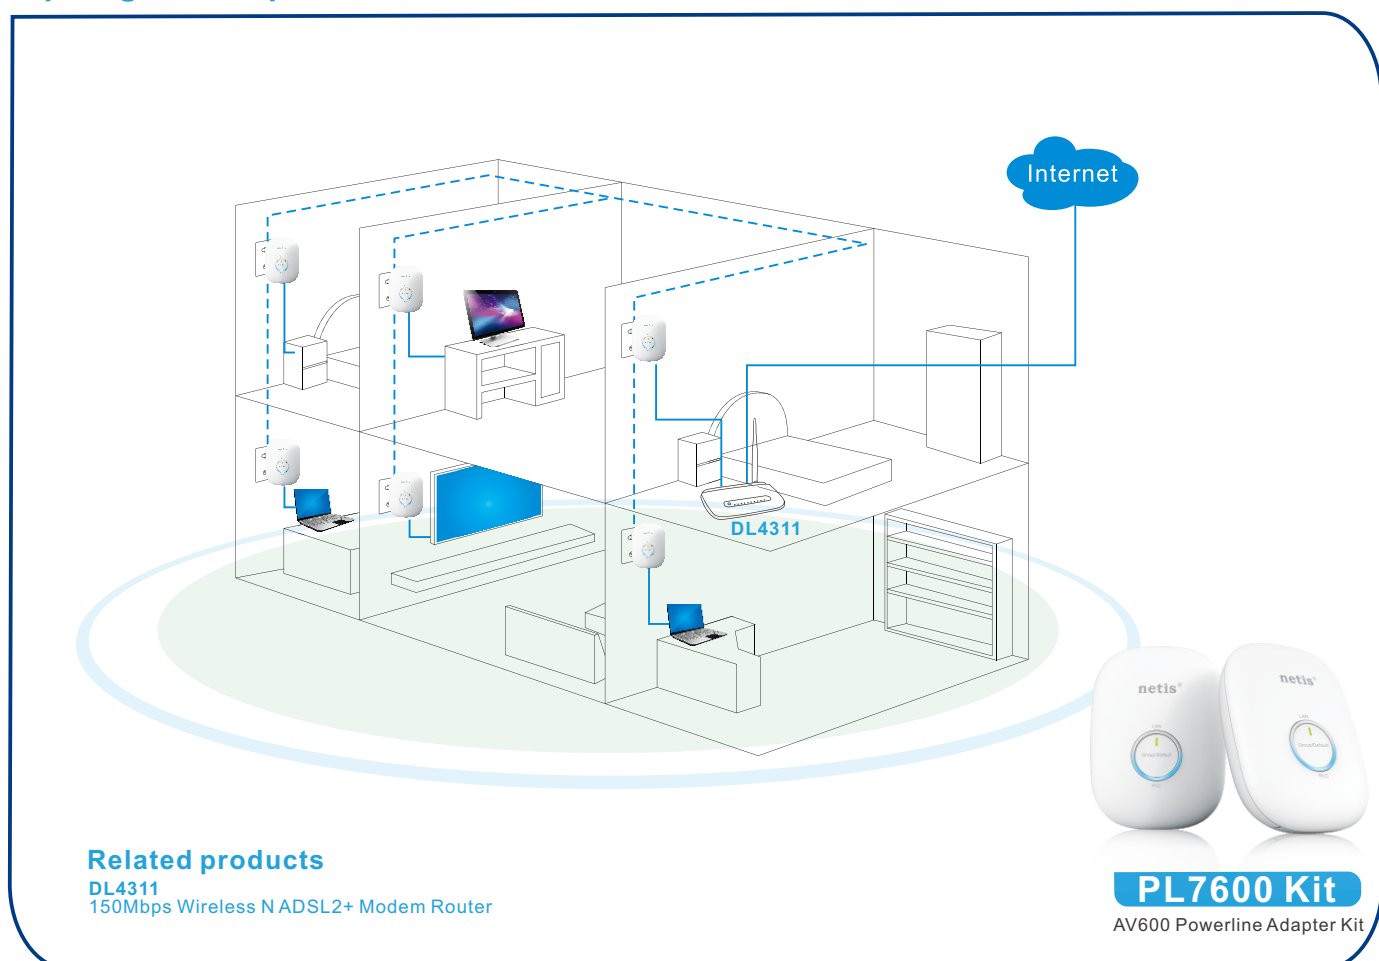

Topological Graph:

Related products

DL4311
150Mbps Wireless N ADSL2+ Modem Router

PL7600 Kit
AV600 Powerline Adapter Kit